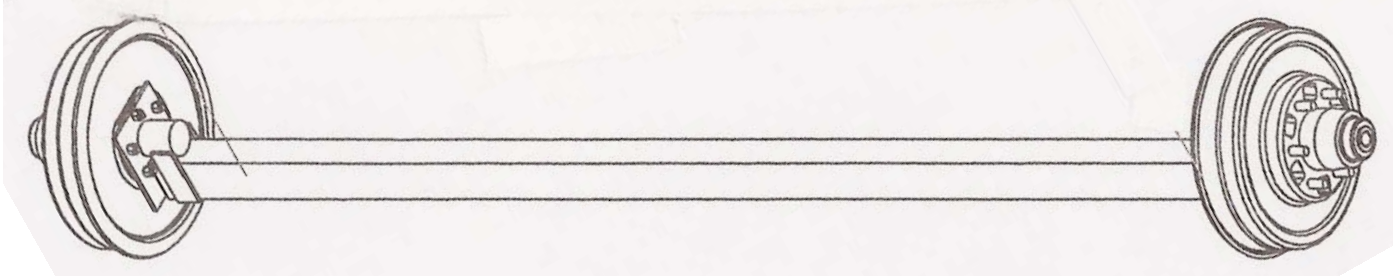

Axles

6,000# Capacity Leaf Spring Drop Axle

| Part Number | Capacity | Hub | Spring Centers | Tub Size | Brakes | Sure Lube |
|-------------|----------|--------|----------------|----------|--------|-----------|
| A60D6N69L | 6,000# | 6 Bolt | 69" | 2"x 3" | No | Yes |
| A60D6N76L | 6,000# | 6 Bolt | 76" | 2'x 3" | No | Yes |

6,000# Capacity Leaf Spring Drop Brake Axle

| Part Number | Capacity | Hub | Spring Centers | Tub Size | Brakes | Sure Lube |
|-------------|----------|--------|----------------|----------|--------|-----------|
| A60D6B69L | 6,000# | 6 Bolt | 69" | 2"x 3" | Yes | Yes |

Leaf Springs

| Part Number | Spring Capacity | Length - Bolt Centers | Type | Number of Leaves |
|-------------|-----------------|-----------------------|---------|------------------|
| LS075S23L3 | 750# | 23" | Slipper | 3 |
| LS125H23L3 | 1,250# | 23" | Hook | 3 |
| LS150H26L3 | 1,500# | 26 1/4" | Hook | 3 |
| LS100S23L4 | 1,000# | 23" | Slipper | 4 |
| LS200H26L4 | 2,000# | 26 1/4" | Hook | 4 |
| LS150S23L5 | 1,500# | 23" | Slipper | 5 |
| LS250H26L5 | 2,500# | 26 1/4" | Hook | 5 |
| LS275H26L5 | 2,750# | 26 1/4" | Hook | 5 |