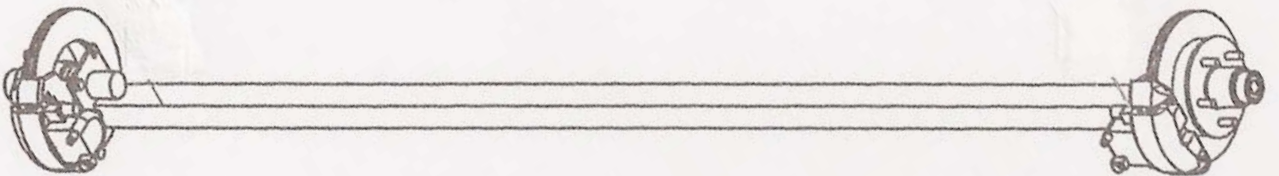

Axles

3,750# Capacity Leaf Spring Drop Brake Axles

Part Number	Capacity	Hub	Spring Centers	Tub Size	Brakes	Sure Lube
A37D5B68L	3,750#	5 Bolt	68.5"	2"x 2"	Yes	Yes
A37D5B76L	3,750#	5 Bolt	76.00"	2"x 2"	Yes	Yes
A37D5B78L	3,750#	5 Bolt	78.00"	2"x 2"	Yes	Yes

3,750# Capacity Leaf Spring Straight Disc Brakes

Part Number	Capacity	Hub	Spring Centers	Tub Size	Brakes	Sure Lube
A37S5DB76L	3,750#	5 Bolt	76"	2"x 2"	Yes	Yes

3,750# Capacity Leaf Spring Drop Axle Disc Brakes

Part Number	Capacity	Hub	Spring Centers	Tub Size	Brakes	Sure Lube
A37D5DB76L	3,750#	5 Bolt	76"	2"x 2"	Yes	Yes

Please Note: Specifications May Vary by Manufacturer