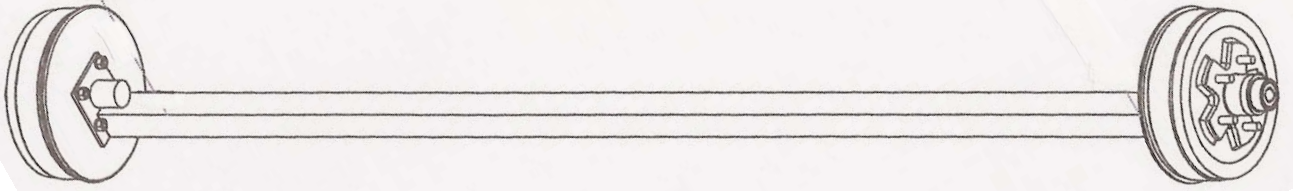

Axles

3,750# Capacity Leaf Spring Drop Brake Axles

Part Number	Capacity	Hub	Spring Centers	Tub Size	Brakes	Sure Lube
A37D5B68L	3,750#	5 Bolt	68.5"	2"x 2"	Yes	Yes
A37D5B76L	3,750#	5 Bolt	76.00"	2"x 2"	Yes	Yes
A37D5B78L	3,750#	5 Bolt	78.00"	2"x 2"	Yes	Yes

3,750# Capacity Leaf Spring Straight Disc Brakes

Part Number	Capacity	Hub	Spring Centers	Tub Size	Brakes	Sure Lube
A37S5DB76L	3,750#	5 Bolt	76"	2"x 2"	Yes	Yes

3,750# Capacity Leaf Spring Drop Axle Disc Brakes

Part Number	Capacity	Hub	Spring Centers	Tub Size	Brakes	Sure Lube
A37D5DB76L	3,750#	5 Bolt	76"	2"x 2"	Yes	Yes

Please Note: Specifications May Vary by Manufacturer