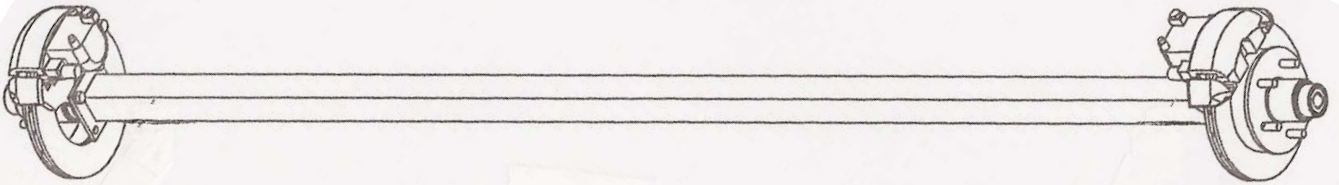

Axles

3,750# Capacity Leaf Spring Drop Brake Axles

Part Number	Capacity	Hub	Spring Centers	Tub Size	Brakes	Sure Lube
A37D5B68L	3,750#	5 Bolt	68.5"	2"x 2"	Yes	Yes
A37D5B76L	3,750#	5 Bolt	76.00"	2"x 2"	Yes	Yes
A37D5B78L	3,750#	5 Bolt	78.00"	2"x 2"	Yes	Yes

3,750# Capacity Leaf Spring Straight Disc Brakes

Part Number	Capacity	Hub	Spring Centers	Tub Size	Brakes	Sure Lube
A37S5DB76L	3,750#	5 Bolt	76"	2"x 2"	Yes	Yes

3,750# Capacity Leaf Spring Drop Axle Disc Brakes

Part Number	Capacity	Hub	Spring Centers	Tub Size	Brakes	Sure Lube
A37D5DB76L	3,750#	5 Bolt	76"	2"x 2"	Yes	Yes

Please Note: Specifications May Vary by Manufacturer